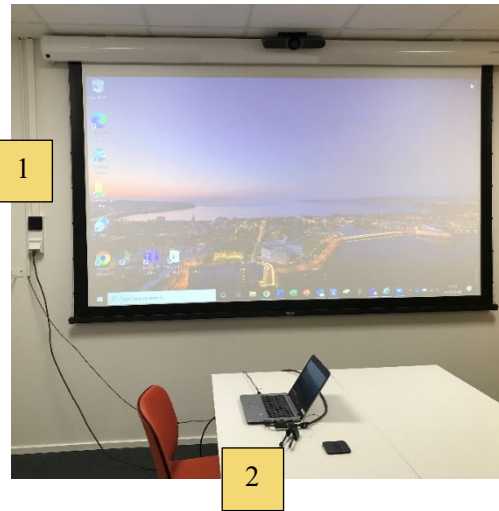

Technical equipment

Display

Projector on/off – **please turn OFF** when you leave the room

Cabling

2.1 HDMI for image on the Projector, including adapters for different kind of connectors

2.2 USB to be able to use the camera + external speaker/microphone and the touch feature on the Projector

This is the Web camera + speaker/microphone
Requires connection of USB cable

Sound and camera settings

Teams

Zoom