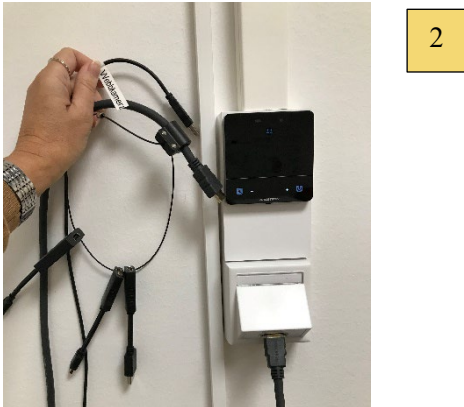

Technical equipment

Display

Projector on/off – **please turn OFF** when you leave the room

Cabling

2.1 HDMI for image on the Projector, including adapters for different kind of connectors

2.2 USB to be able to use the camera + external speaker/microphone and the touch feature on the Projector

This is the Web camera + speaker/microphone
Requires connection of USB cable

Sound and camera settings

Teams

Zoom